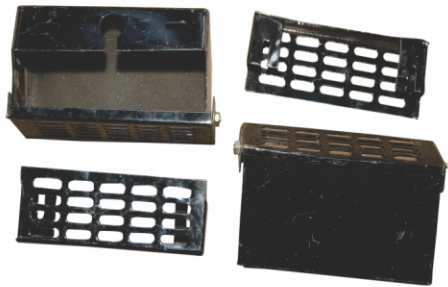

AM-030 Massey Seat Patra Teka

AM-031 Massey Seat Teka Gadda

AM-032 Massey Seat Gadda

AM-033 Massey Seat Complete

AM-034 Massey 245 Dainema Patra

AM-035 Massey Fane Cover O/M

MASSEY FERGUSON

**AM-036 Massey DI Mudguard
Light Grill**