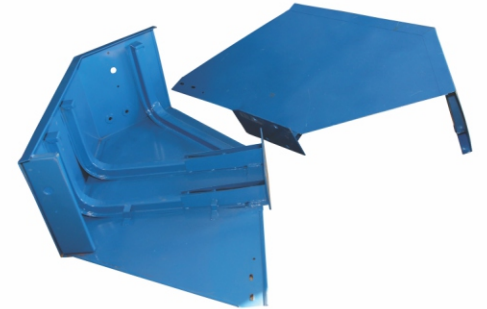

AM-088 Swaraj 724 Bonnet Top

AM-089 Swaraj 724 Bonnet Side Patta

**AM-078 Swaraj 855
Mudguard FE (16 Tyre)**

**AM-079 Swaraj 855
Mudguard**

**AM-080 Swaraj 735
Bonnet O/M**

**AM-090 Swaraj 735
Bonnet Side Patta O/M**