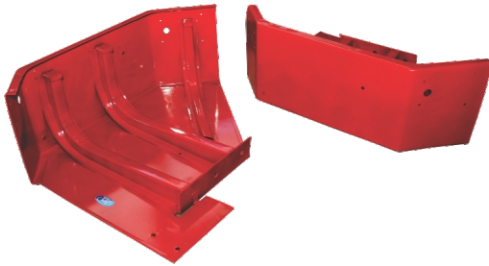

**AM-051 Mahindra 275
Mudguard**